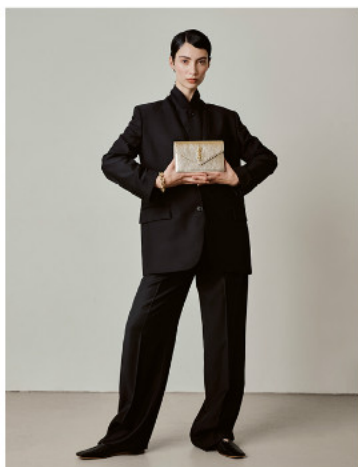

MAZARINE is a **PHILOSOPHY** and **MUSICOLOGY**
student, a **CLASSICAL** singer, electric guitar player and **VIOLINIST**
her playlist ranges from **EARTHEATER** to Bach to Radiohead
her biggest rolemodels include **PATTI SMITH** and her rockstar parents