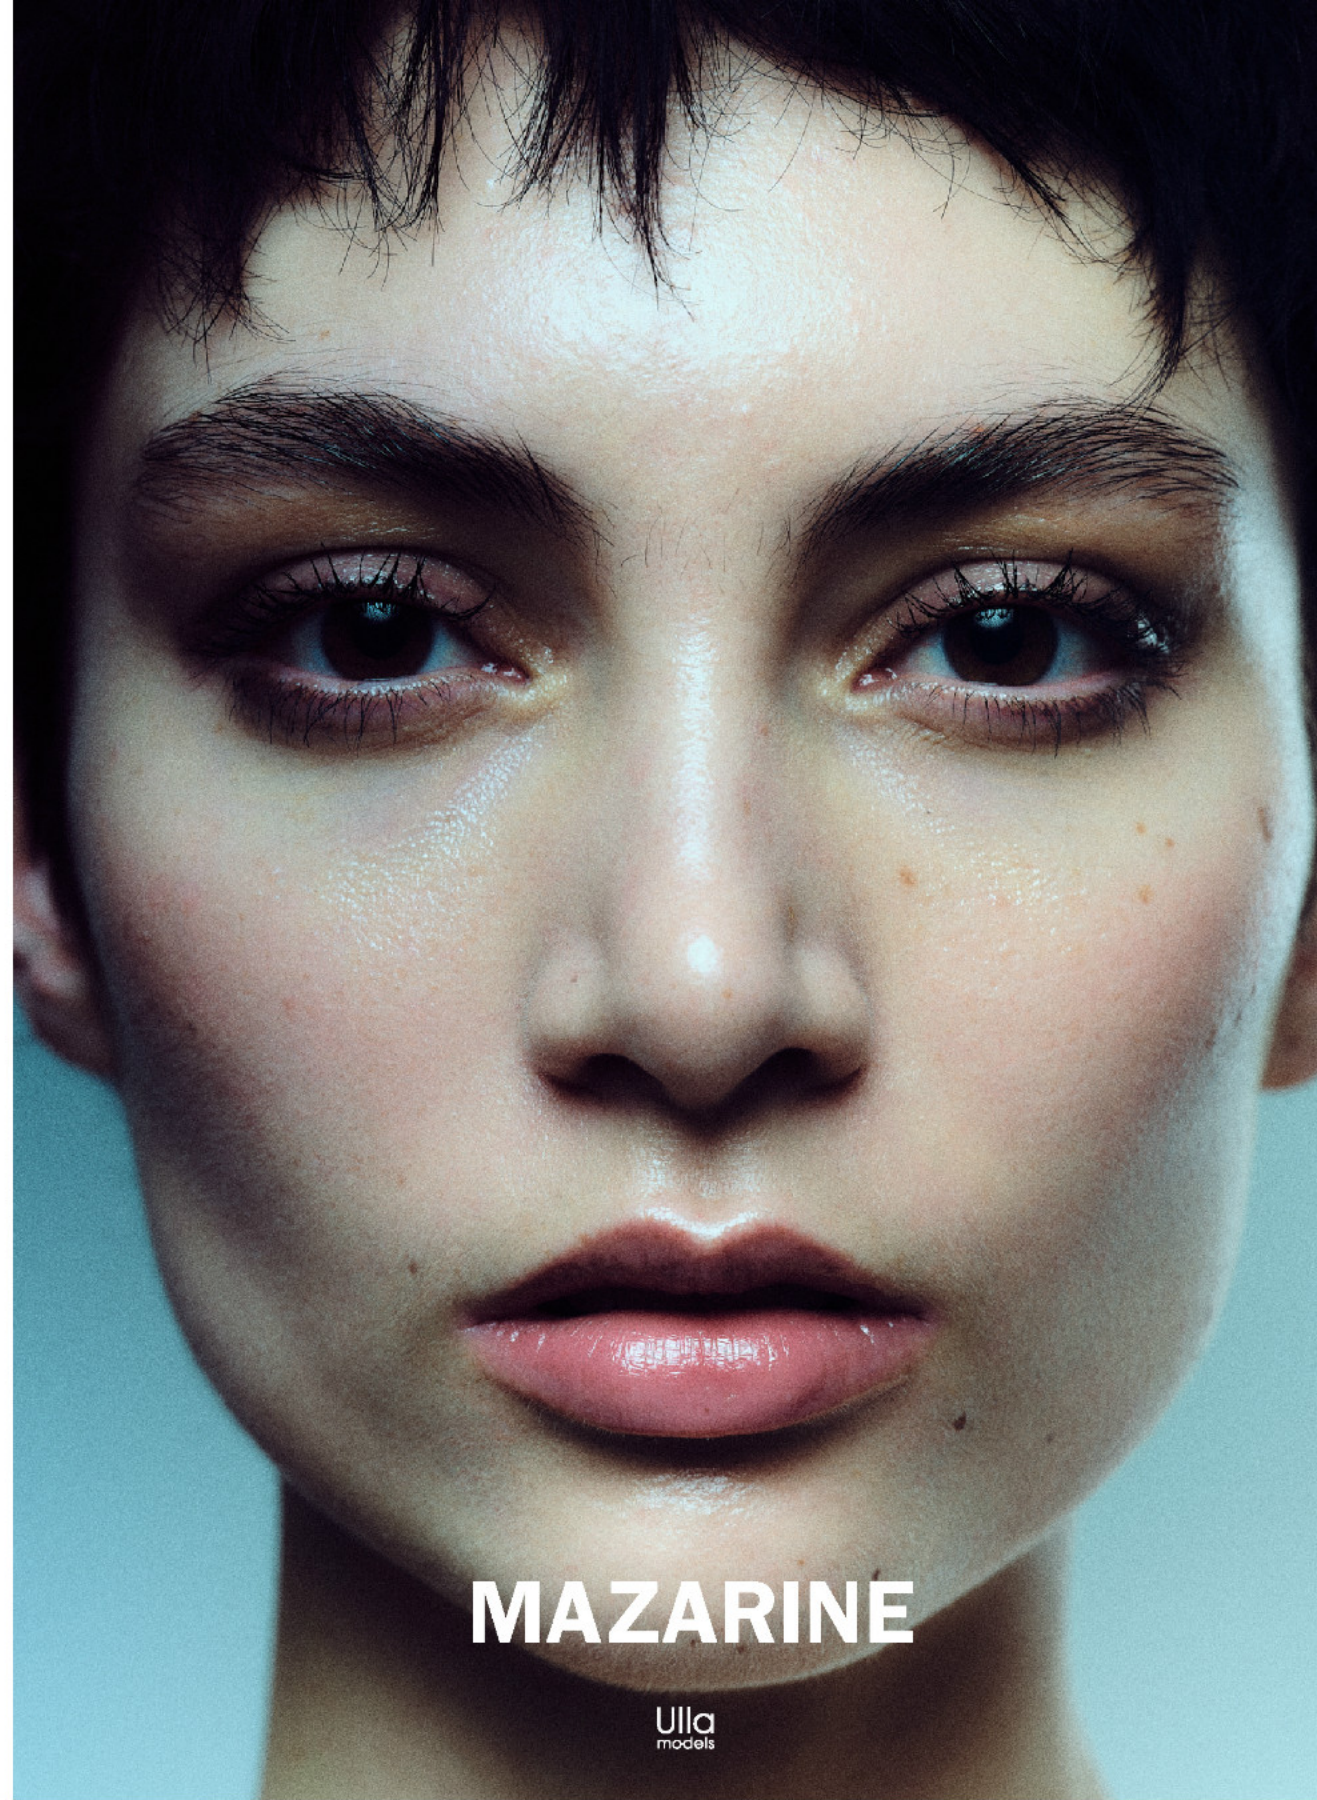

MAZARINE is a **PHILOSOPHY** and **MUSICOLOGY**
student, a **CLASSICAL** singer, electric guitar player and **VIOLINIST**
her playlist ranges from **EARTHEATER** to Bach to Radiohead
her biggest rolemodels include **PATTI SMITH** and her rockstar parents

HEIGHT 177 cm, **BUST** 80 cm, **WAIST** 61 cm,
HIPS 90 cm, **SHOE** 38, **HAIR** dark brown

NL
+31 20 626 36 73
INFO@ULLAMODELS.COM
HAMERSTRAAT 1-G
1021 JT AMSTERDAM
THE NETHERLANDS

BE
+31 20 626 36 73
INFO@ULLAMODELS.COM
REGINE BEERPLEIN 1, BUS 104
LAMORINIËRESTRAT 161
2018 ANTWERP
BELGIUM

MAZARINE