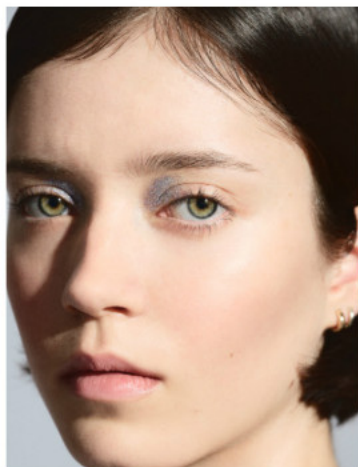

ANTWERP based model **ASTER** uses **ART** as an outlet for her emotions
WRITING, DRAWING, PAINTING playing the **PIANO**

HEIGHT 176 cm, **BUST** 78 cm, **WAIST** 60 cm,
HIPS 90 cm, **SHOE** 39.5, **HAIR** dark brown