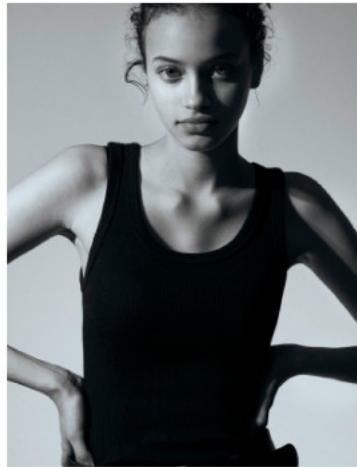

Ulla
models

TESSA is our **DUTCH** and **SURINAMESE** new face
she likes to keep a **CLOSE CONNECTION** to her **PARENTS** and **FRIENDS**

TESSA embraces a **POSITIVE** mindset and **FLOWS** towards
METROPOLITAN cities

HEIGHT 173 cm, **BUST** 77 cm, **WAIST** 60 cm,
HIPS 88 cm, **SHOE** 38, **HAIR** brown

TESSA *Baartman*

Ulla
models