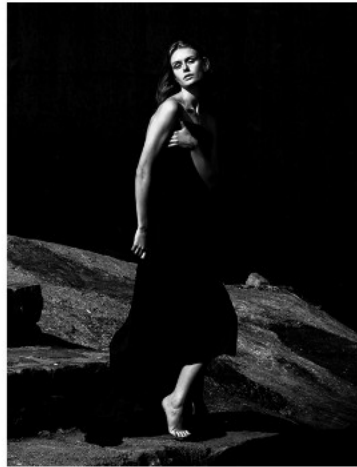

ELISA is a **DUTCH** model

she plays **HOCKEY**, favors the architecture of **PARIS** and the holidays in **IBIZA**
having recently started **DJ'ING**, you can find her behind her **DECKS** mixing
HIP-HOP, house, **AFROBEAT**, **R&B** and dance