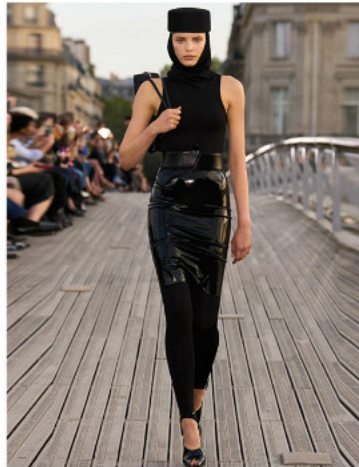

Ulla
models

MIRTHE is **ALAÏA'S** muse from **FRIESLAND**

*coming from a small **TOWN**, surrounded by beautiful **NATURE**, she loves to garden
with her dad*

*she's a talented **COOK** who volunteers at a local **NON-PROFIT**, helping offer
affordable, **HEALTHY** meals*

*she also **STUDIES** Business Administration online*