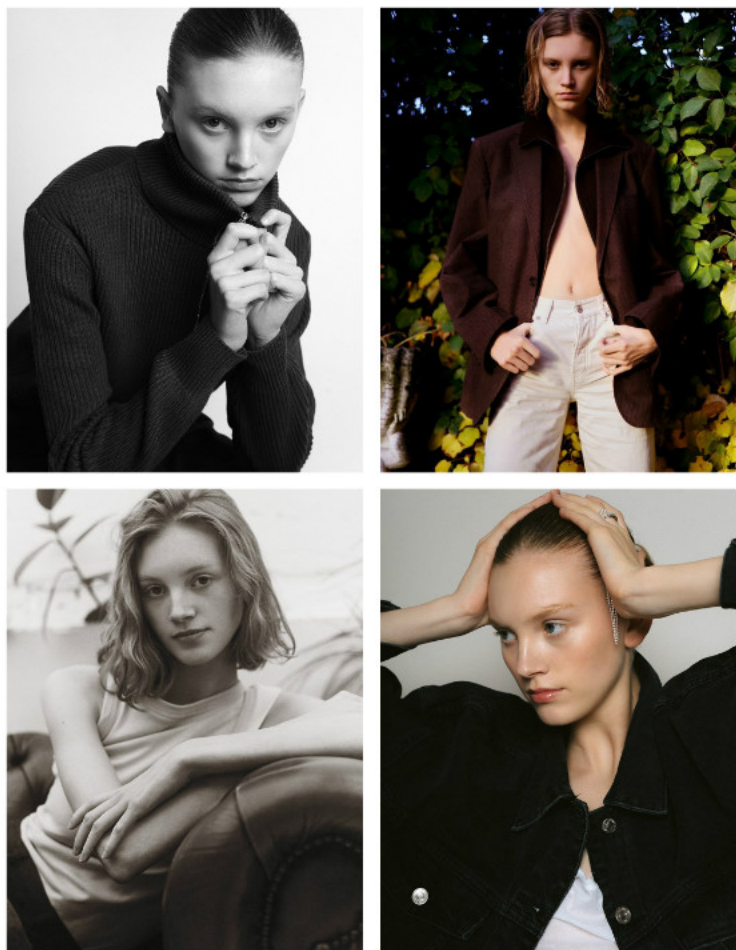

newface **ELLA** regularly touches base with her **FRIENDS**
while **STUDYING** in Nijmegen and listening to **POP**, Spanish and English **SONGS**
as an outspoken and pure **GEN Z GIRL**, she lives in the moment and fights for
LOVE, HAPPINESS and **FREEDOM**.