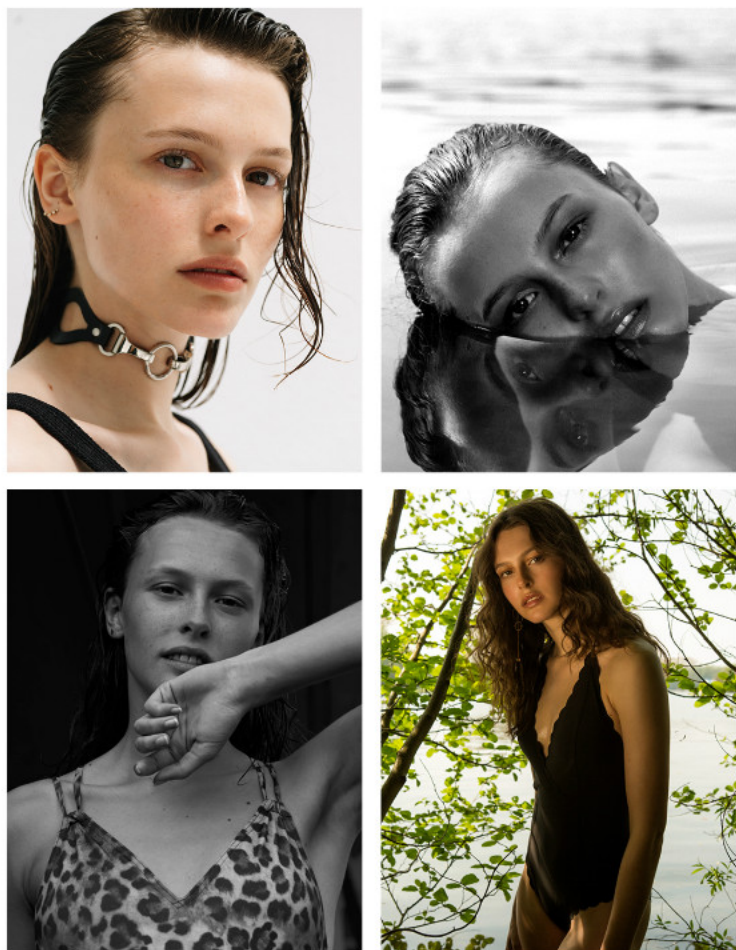

BELGIAN model POLIEN enjoys spending time with her **FRIENDS** and family in **ANTWERP**
*from strolling around **MARKET PLACES** in the weekend, to **STUDYING MEDICINE** and*
READING BOOKS – the Antwerp model knows the secret to **HAPPINESS**